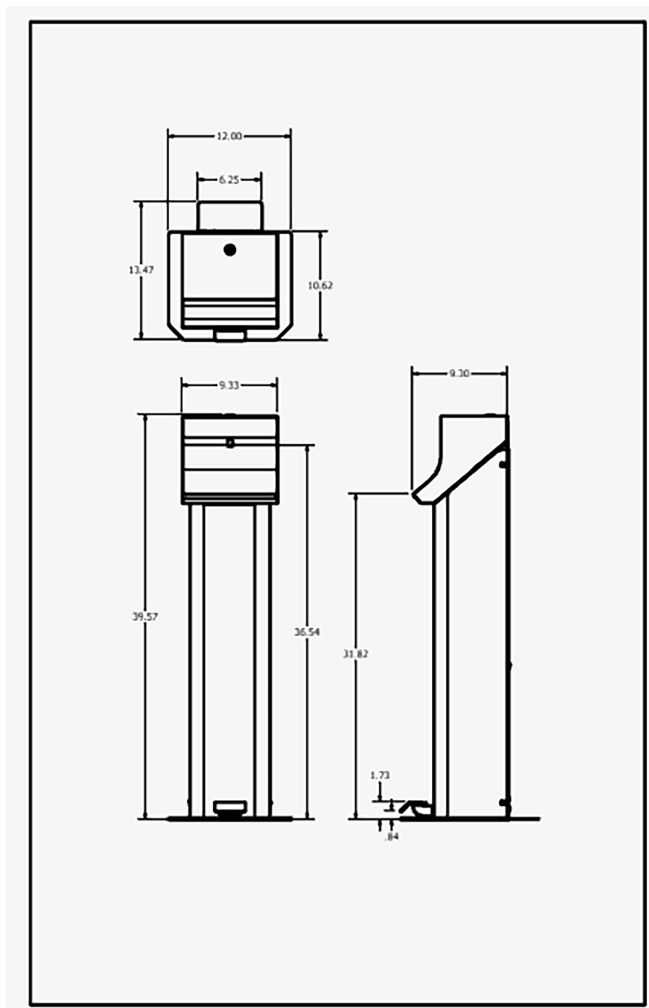

Project _____
Item _____
Quantity _____
CSI - 11400 _____
Approval _____
Date _____

Outpost Foot-Operated Sanitation Station

- Foot Operated, Hands-Free Sanitation Station
- Universal design with integrated dispensing pump fits any one gallon hand sanitizer container
- T304 solid stainless steel construction for durability, security and corrosion resistance
- Lockable access prevents chemical theft for additional security
- Holes in base to anchor to flooring, pavement or concrete; use indoors or out
- Integrated drip pan prevents wet floors
- Flush mountable to wall for additional clearance and tight spaces
- 36" high for easy access
- Can be customized with your organization's logo or message